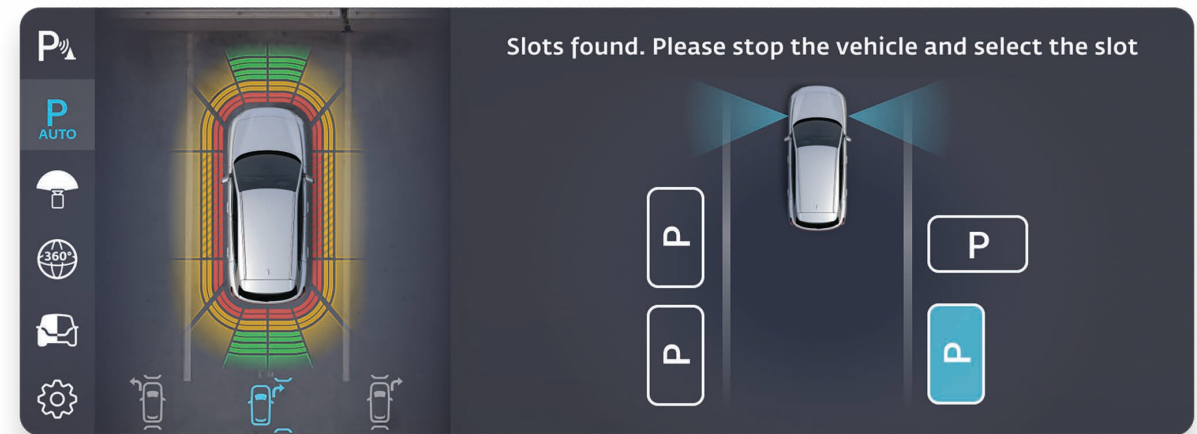

# Driving assistance systems

The T10X's advanced driver assistance systems constantly improve themselves by learning about your usage habits and movements. By processing your long and short-term usage data through the T10X's and Togg ecosystem's AI, you can enjoy an improved assistant experience.

## Blind spot assistant

Two radars located at the rear detect vehicles approaching from adjacent lanes and transmit this information to the user through warning lights located on the side mirrors. If the driver signals a lane change at such a time, the warning lights will flash to prevent a potential collision.

## Automatic parking assistant

This system enables autonomous parking without user intervention, working with the aid of parking sensors. The T10X takes control of the throttle, brake, steering, and shift for parking and exiting a parking space. You can easily monitor any parking-related information, such as the current parking status and any conditions that may require user intervention, directly from the device screen. This assistant can be used for both parking and exiting a parking space.

## Smart adaptive cruise control with stop-go functionality

The adaptive cruise control automatically adjusts the driving speed according to the traffic ahead, which provides users with a unique driving experience. If the device comes to a complete stop, the system will continue to track the road with a command from the user. The smart adaptive cruise control system can also identify speed limits with the help of traffic sign detection.