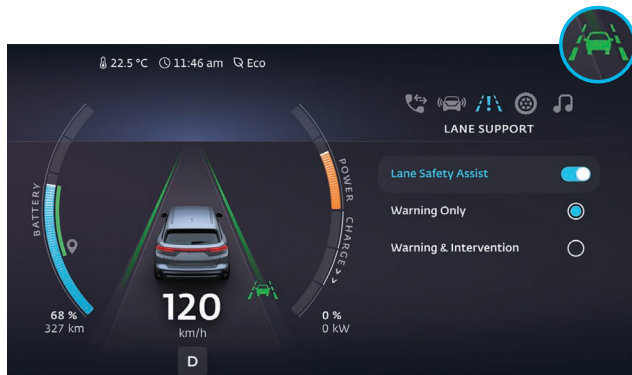

## Blind spot assistant

Two radars located at the rear detect vehicles approaching from adjacent lanes and transmit this information to the user through warning lights located on the side mirrors. If the driver signals a lane change at such a time, the warning lights will flash to prevent a potential collision.

## Automatic parking assistant

This system enables autonomous parking without user intervention, working with the aid of parking sensors. The T10X takes control of the throttle, brake, steering, and shift for parking and exiting a parking space. You can easily monitor any parking-related information, such as the current parking status and any conditions that may require user intervention, directly from the device screen. This assistant can be used for both parking and exiting a parking space.

## Smart adaptive cruise control with stop-go functionality

The adaptive cruise control automatically adjusts the driving speed according to the traffic ahead, which provides users with a unique driving experience. If the device comes to a complete stop, the system will continue to track the road with a command from the user. The smart adaptive cruise control system can also identify speed limits with the help of traffic sign detection.

## Smart lane tracking system

The T10X's smart lane tracking system utilizes the front camera to keep the vehicle in its lane and makes minor manoeuvring corrections. If the automatic manoeuvres exceed a defined threshold, the system warns the user to take control of the steering.