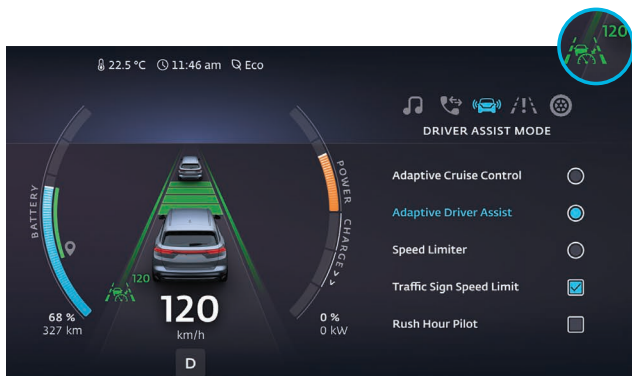

Adaptive driver assist

The adaptive driver assist feature combines adaptive cruise control with stop-go functionality and the smart lane tracking system. It can track any vehicle ahead at speeds of up to 60 km/h when it is not possible to detect the lane markings on the road. It adapts to the driver's driving habits and provides a more relaxing driving experience to the user.