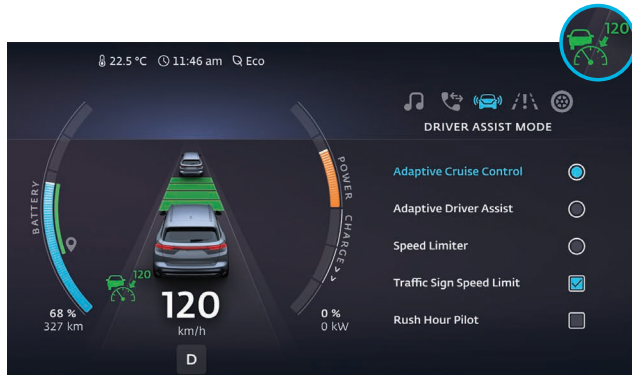

# Driving assistance systems

The T10X's advanced driver assistance systems constantly improve themselves by learning about your usage habits and movements. By processing your long and short-term usage data through the T10X's and Togg ecosystem's AI, you can enjoy an improved assistant experience.

## Blind spot assistant

Two radars located at the rear detect vehicles approaching from adjacent lanes and transmit this information to the user through warning lights located on the side mirrors. If the driver signals a lane change at such a time, the warning lights will flash to prevent a potential collision.

## Automatic parking assistant

This system enables autonomous parking without user intervention, working with the aid of parking sensors. The T10X takes control of the throttle, brake, steering, and shift for parking and exiting a parking space. You can easily monitor any parking-related information, such as the current parking status and any conditions that may require user intervention, directly from the device screen. This assistant can be used for both parking and exiting a parking space.

## Smart adaptive cruise control with stop-go functionality

The adaptive cruise control automatically adjusts the driving speed according to the traffic ahead, which provides users with a unique driving experience. If the device comes to a complete stop, the system will continue to track the road with a command from the user. The smart adaptive cruise control system can also identify speed limits with the help of traffic sign detection.