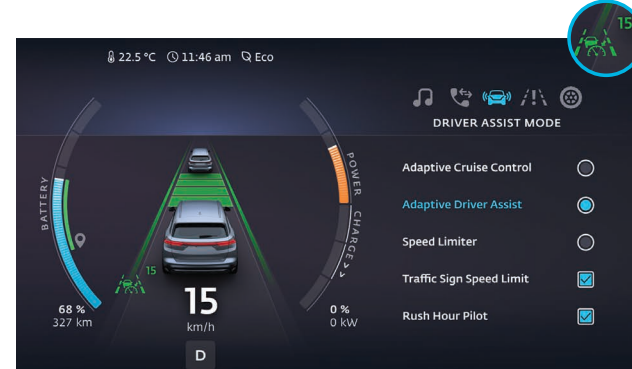

Heavy traffic pilot

Rush hour pilot adjusts the position of the T10X in the lane and the following distance, providing a comfortable driving experience in heavy traffic with steering support. The driver's attention level is measured with the help of the driver attention assistant with camera, and the system can give a warning or become inactive if necessary. This feature can be used at speeds up to 15 km/h.