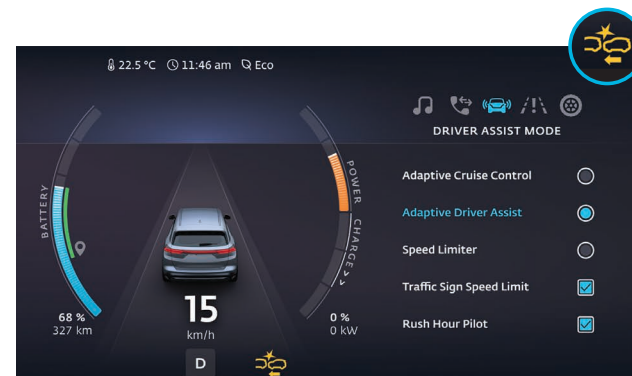

## Traffic sign detection system

The T10X's cameras detect traffic signs and display them on the digital display screen. The assistant systems use this information to adjust the T10X's speed and other features.

## Rear cross traffic alert

Rear cross traffic alert helps prevent a possible collision when reversing by detecting traffic coming from the right or left. This system is effective in blind spots where the driver cannot see when leaving parking spaces.

## Adaptive driver assist

The adaptive driver assist feature combines adaptive cruise control with stop-go functionality and the smart lane tracking system. It can track any vehicle ahead at speeds of up to 60 km/h when it is not possible to detect the lane markings on the road. It adapts to the driver's driving habits and provides a more relaxing driving experience to the user.

## Heavy traffic pilot

Rush hour pilot adjusts the position of the T10X in the lane and the following distance, providing a comfortable driving experience in heavy traffic with steering support. The driver's attention level is measured with the help of the driver attention assistant with camera, and the system can give a warning or become inactive if necessary. This feature can be used at speeds up to 15 km/h.