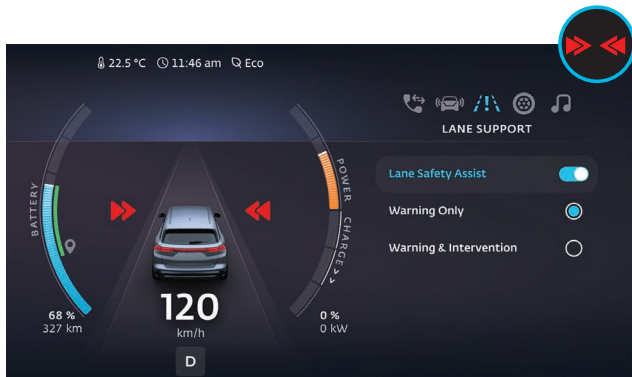

Rear cross traffic alert

Rear cross traffic alert helps prevent a possible collision when reversing by detecting traffic coming from the right or left. This system is effective in blind spots where the driver cannot see when leaving parking spaces.