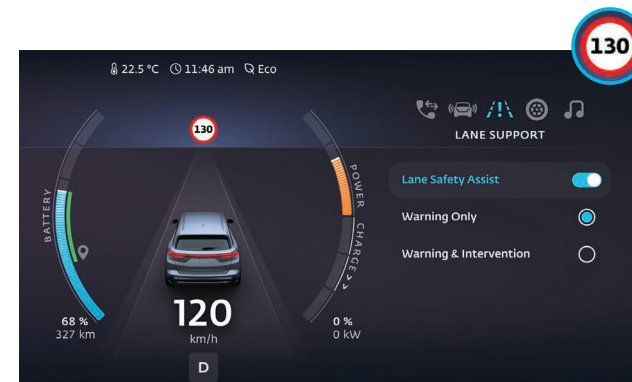

## Automatic parking assistant

This system enables autonomous parking without user intervention, working with the aid of parking sensors. The T10X takes control of the throttle, brake, steering, and shift for parking and exiting a parking space. You can easily monitor any parking-related information, such as the current parking status and any conditions that may require user intervention, directly from the device screen. This assistant can be used for both parking and exiting a parking space.

## Smart adaptive cruise control with stop-go functionality

The adaptive cruise control automatically adjusts the driving speed according to the traffic ahead, which provides users with a unique driving experience. If the device comes to a complete stop, the system will continue to track the road with a command from the user. The smart adaptive cruise control system can also identify speed limits with the help of traffic sign detection.

## Smart lane tracking system

The T10X's smart lane tracking system utilizes the front camera to keep the vehicle in its lane and makes minor manoeuvring corrections. If the automatic manoeuvres exceed a defined threshold, the system warns the user to take control of the steering.

## Driver alertness assistant with built-in camera

The T10X's infrared camera monitors and analyses the driver's eye and head movements. If the system detects that the user is tired or unable to focus efficiently on the road, it sends a visual and audible warning.