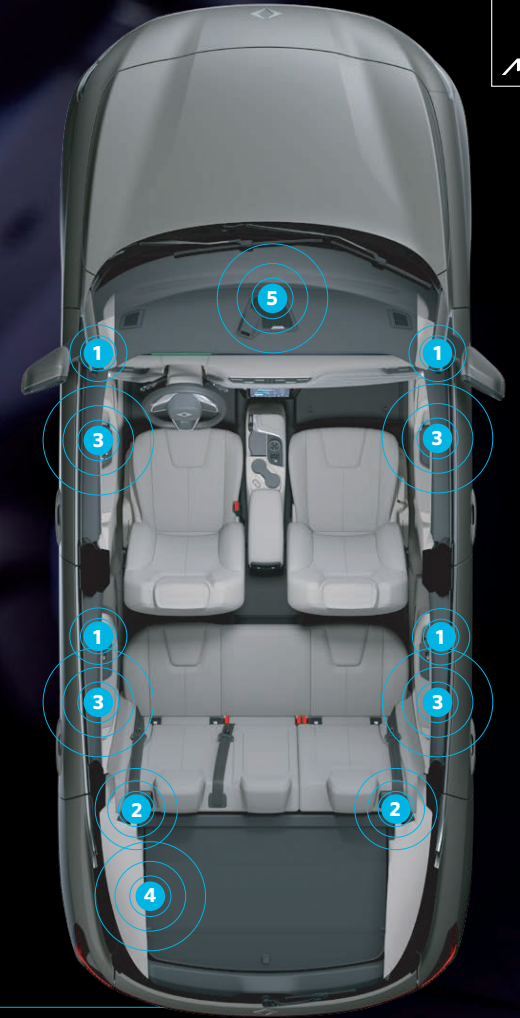

- **1 TWEETER**
  High audible frequencies, covering the upper limit of human hearing.
- **2 SURROUNDS**
  Life-like sense of immersion.
- **3 WOOFER**
  Low frequencies for punchy, tight bass and drums.
- **4 SUBWOOFER**
  Optimal bass response in all listening locations.
- **5 CENTRE SPEAKER**
  Large and stable soundstage in all locations.