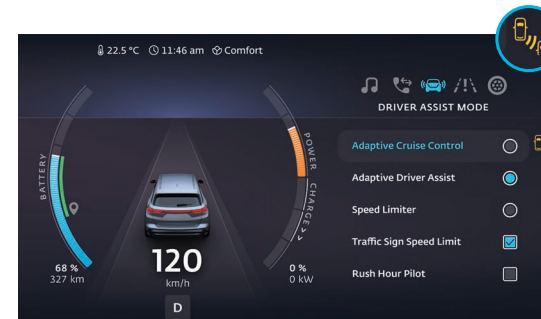

Blind spot assistant

Two radars located at the rear detect vehicles approaching from adjacent lanes and transmit this information to the user through warning lights located on the side mirrors. If the driver signals a lane change at such a time, the warning lights will flash to prevent a potential collision.